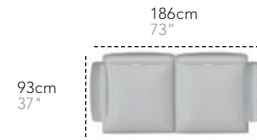

AURA 9

Preisgruppe 3 - EUR 4.840
Preisgruppe 4 - EUR 5.360
Preisgruppe 5 - EUR 5.630

Frame (2-seater), seat (single/2-sided), high back- & armrest