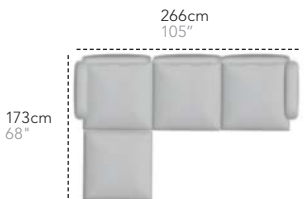

AURA 1.2

Preisgruppe 3 - EUR 7.920
Preisgruppe 4 - EUR 8.685
Preisgruppe 5 - EUR 9.075

Frame (single), frame (3-seater), seat (single/0-sided), 3 x seat (single/2-sided), high back- & armrest + 3 back cushions (right)