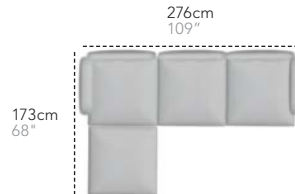

AURA 2

Preisgruppe 3 - EUR 7.700
Preisgruppe 4 - EUR 8.415
Preisgruppe 5 - EUR 8.815

Frame (single), frame (3-seater), seat (single/0-sided), 3 x seat (single/2-sided), high backrest, low armrest + 3 back cushions (right)