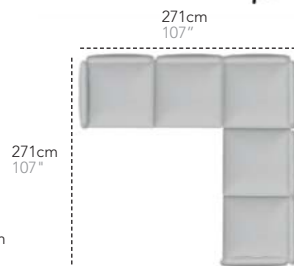

AURA 8

Preisgruppe 3 - EUR 10.880
Preisgruppe 4 - EUR 12.030
Preisgruppe 5 - EUR 12.640

Frame (2-seater), frame (3-seater), seat (single/2-sided), high backrest, low armrest + 6 back cushions